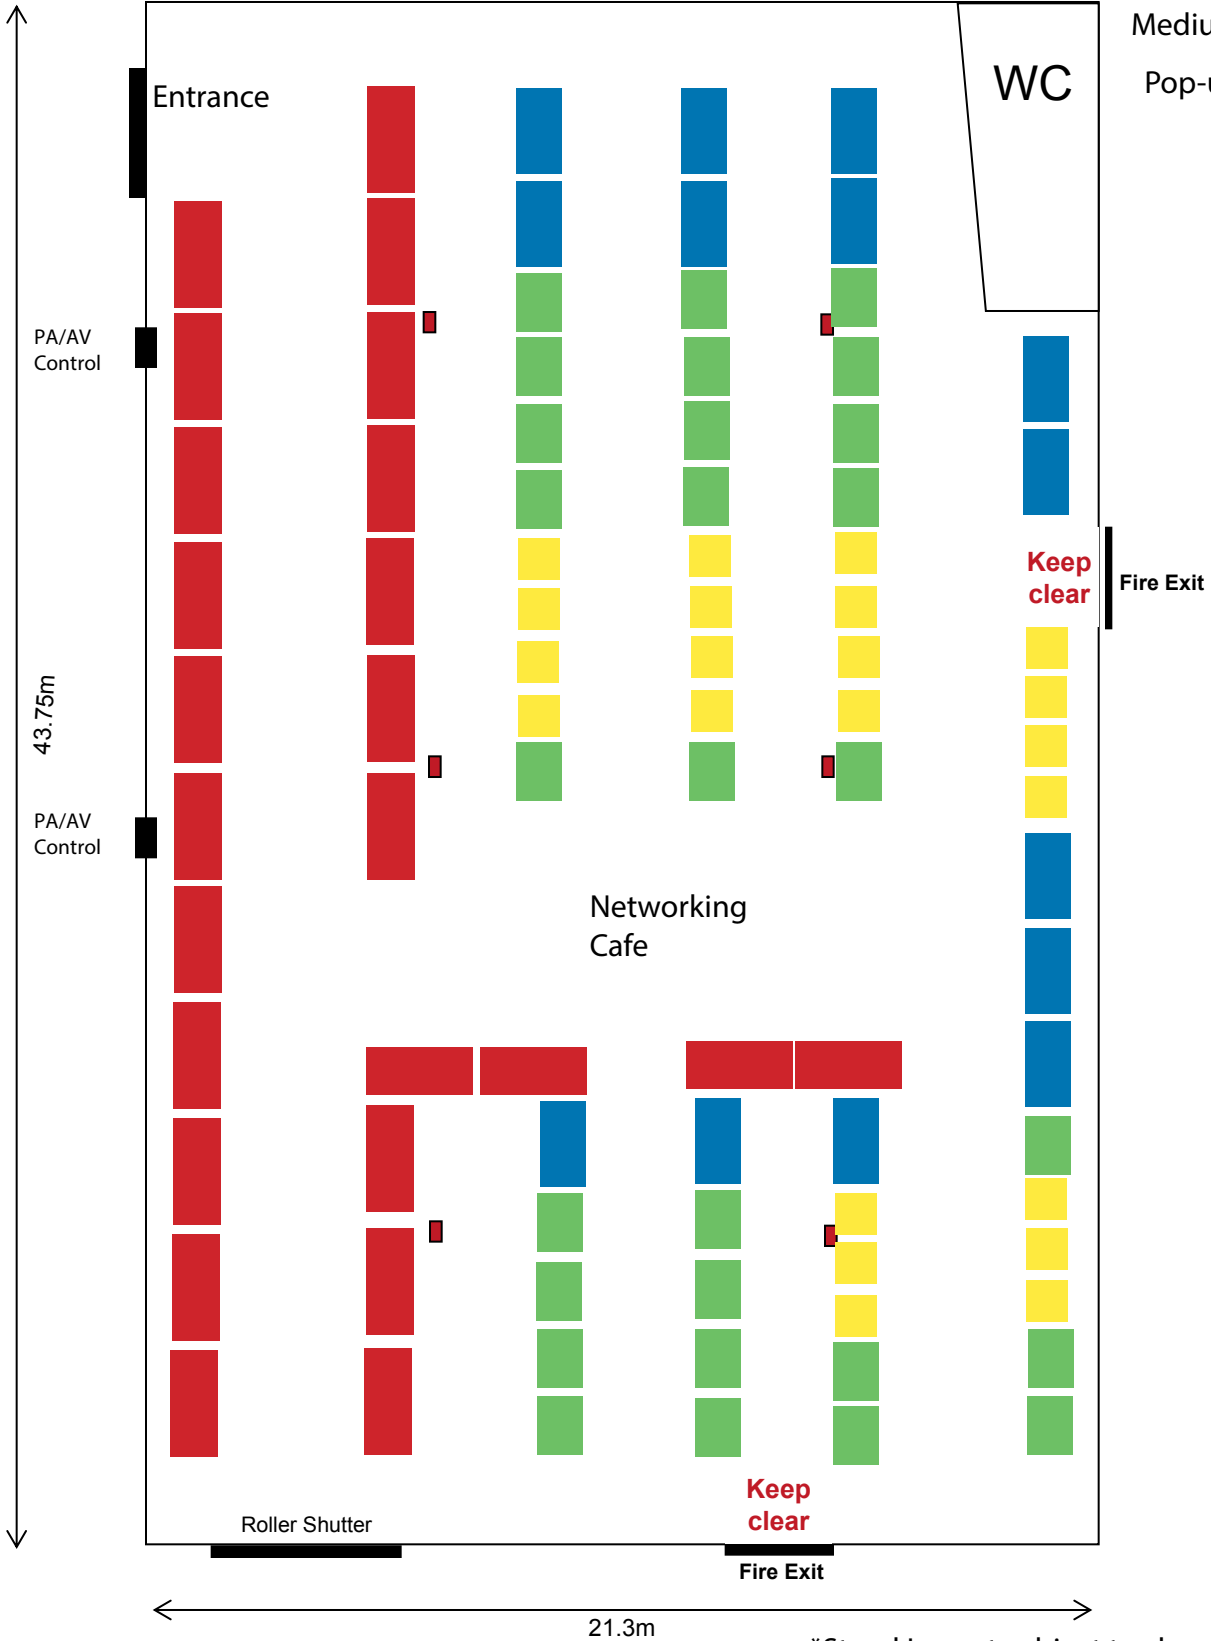

3m Premium 

2m Large 

Medium 

Pop-up 

# Great Western Hall

\*Stand Layout subject to change at organiser's discretion